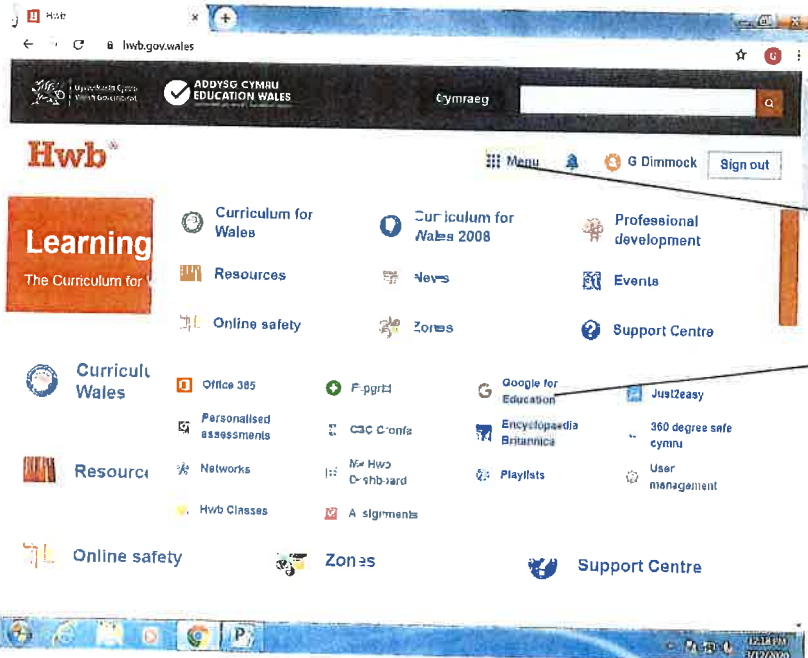

# How to log on to Hwb/Google Classrooms.

Visit [hwb.gov.wales](http://hwb.gov.wales)

Click Log In

Enter your username/email address followed by your password.

Hwb

Sign in

username@hwb.cymru.net

Can't access your account?

Sign-in options

Back

Next

Rhaid mewngofnodi gan ddefnyddio 'enwdefnyddiwr@hwb.cymru.net' | You must login using 'username@hwb.cymru.net'

Click on the Menu/Waffle

Now click on 'Google For Education'

You may be asked to enter your log in details again or to verify the email address.